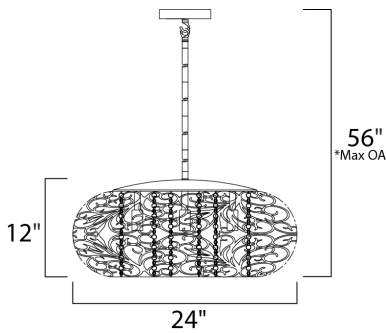

*max overall height

MEASUREMENTS

DIMENSION : 24" L x 24" W x 12" H
 MAX OAH : 56" OAH
 CANOPY : 6" W x 0.75" H x 6" L
 HANGING WEIGHT : 15.75 lb

LAMPING

INPUT VOLTAGE : 120V
 LUMENS : 6,750 Rated
 BULB : 9 x 40W Xenon G9 , 360W Total
 BULB INCLUDED : (Included)
 DIMMABLE : Yes
 COLOR_TEMP : 2900K